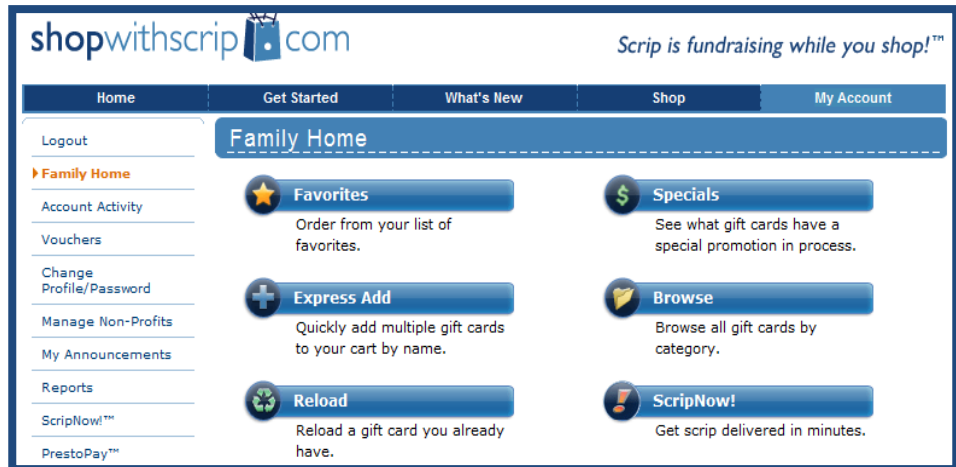

Six Easy Ways to Order

To place an order, you can shop right from your Family Homepage!

Favorites: Order the same products each week? Add these items to your Favorites list for easy ordering in the future.

Express Add: Know exactly what you want? Quickly add the items to your cart using this feature.

Reload: Don’t want to wait for your card to be shipped? Easily add funds to selected cards here.

Specials: Want to order items with special rebates available for a limited time? Add these items to your cart directly from the specials list.

Browse: Looking for a gift? Not sure what’s available? Use this feature to shop by category.

ScripNow!: Want to print an eCard to use at the retailer or for online shopping? Order ScripNow! eCards and you can print directly from your ShopWithScrip account.

ShopWithScrip Enrollment Code:

Scrip Program Coordinator: